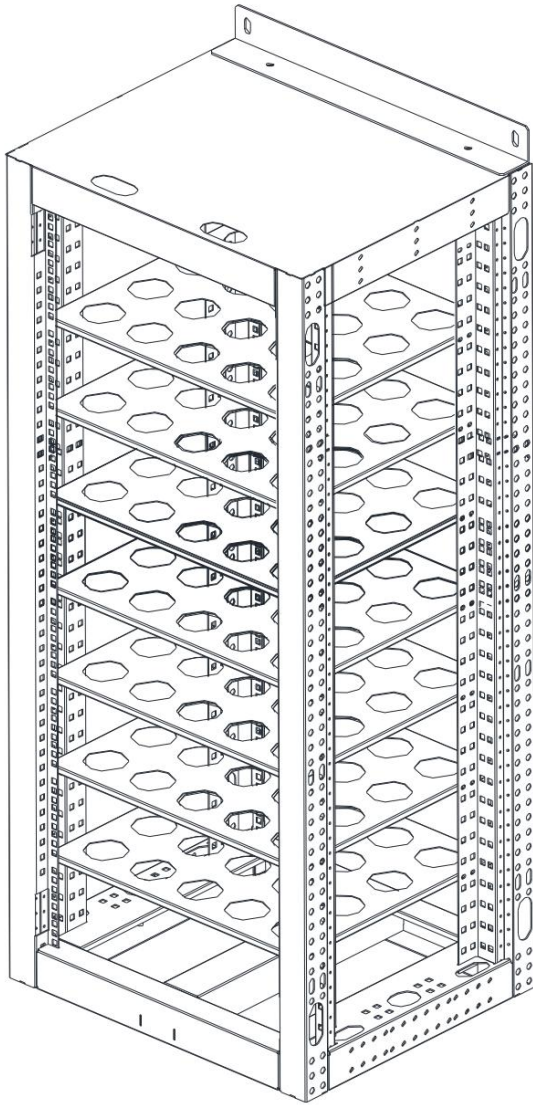

Powercube X2 Rack

| Model | Dimension(mm) | | | Suitable for | Containable |
|---------|---------------|------|-------|-----------------------------|---|
| | High | Wide | Depth | | |
| X2 Rack | 1379 | 600 | 505 | US3000C UP2500 H48074 | 8pcs US3000C; 8pcs US2500; 8 pcs H48074 +1pcs SC1000-100S |